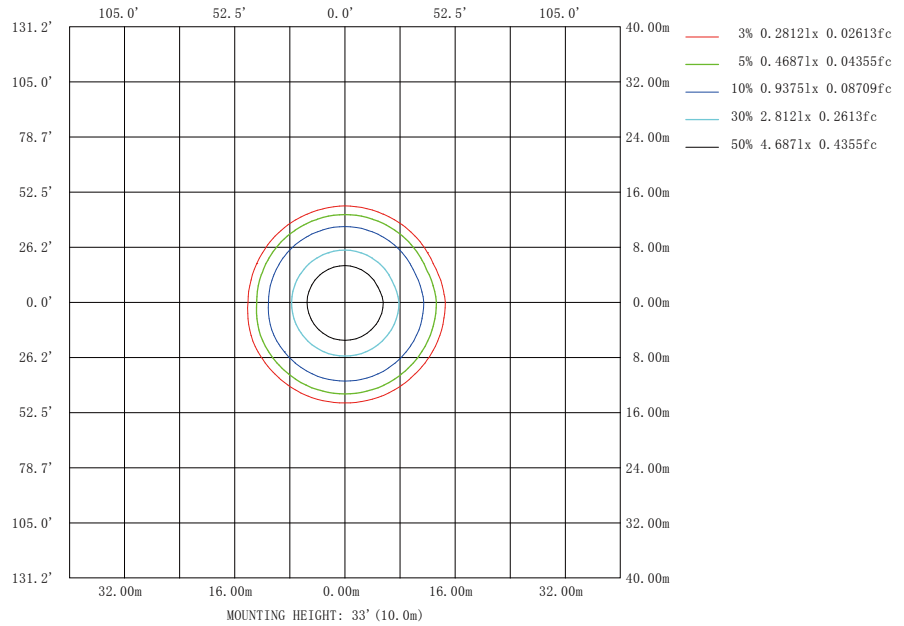

## LED Commercial Downlight

*Available in 6" round models  
Lumen Variety: 1700lm  
Five-Year Warranty  
Suitable for damp locations*

Model#	CDL6A2093	CDL6A2094	CDL6A2095
UPC#	628398014258	628398014265	628398014272
Watts	20	20	20
Volts	100-277VAC,50/60Hz	100-277VAC,50/60Hz	100-277VAC,50/60Hz
CRI	90	90	90
Color Temp	3000K	4000K	5000K
Initial Lumens	1700	1700	1700
Efficacy, Lm/watt	85	85	85
Average Rated Life	50,000H	50,000H	50,000H
Warranty	5years	5years	5years

## LUMINOUS INTENSITY DISTRIBUTION DIAGRAM

Note: The Curves indicate the illuminated area and the average illumination when the luminaire is at different distance.