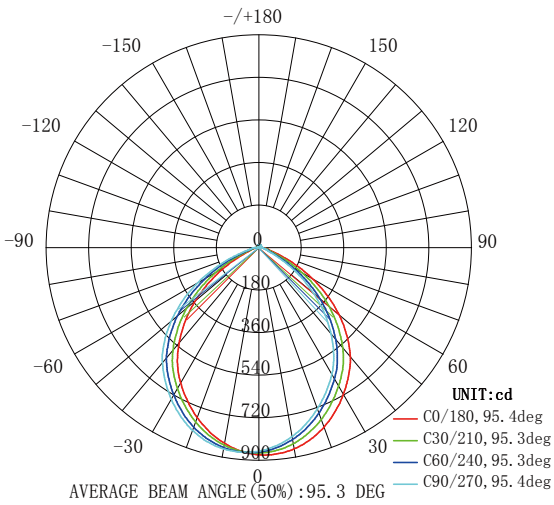

## LED Commercial Downlight

*Available in 6" round models  
Lumen Variety: 1700lm  
Five-Year Warranty  
Suitable for damp locations*

Model#	CDL6A2093	CDL6A2094	CDL6A2095
UPC#	628398014258	628398014265	628398014272
Watts	20	20	20
Volts	100-277VAC,50/60Hz	100-277VAC,50/60Hz	100-277VAC,50/60Hz
CRI	90	90	90
Color Temp	3000K	4000K	5000K
Initial Lumens	1700	1700	1700
Efficacy, Lm/watt	85	85	85
Average Rated Life	50,000H	50,000H	50,000H
Warranty	5years	5years	5years

## LUMINOUS INTENSITY DISTRIBUTION DIAGRAM

Note: The Curves indicate the illuminated area and the average illumination when the luminaire is at different distance.