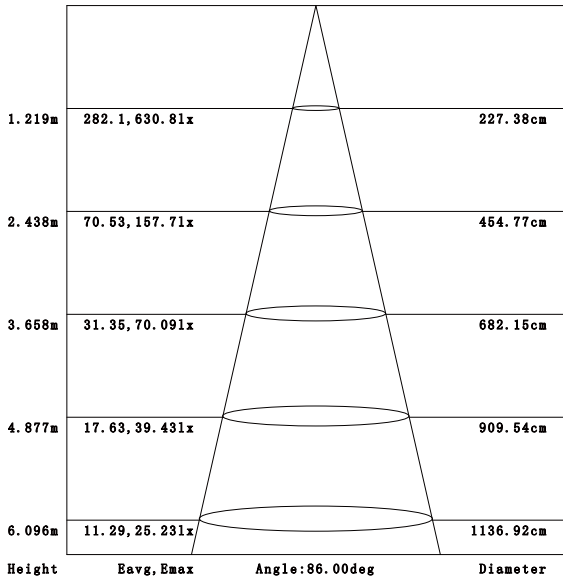

## LED Commercial Downlight

*Available in 6" round models  
Lumen Variety: 1700lm  
Five-Year Warranty  
Suitable for damp locations*

Model#	CDL6A2093	CDL6A2094	CDL6A2095
UPC#	628398014258	628398014265	628398014272
Watts	20	20	20
Volts	100-277VAC,50/60Hz	100-277VAC,50/60Hz	100-277VAC,50/60Hz
CRI	90	90	90
Color Temp	3000K	4000K	5000K
Initial Lumens	1700	1700	1700
Efficacy, Lm/watt	85	85	85
Average Rated Life	50,000H	50,000H	50,000H
Warranty	5years	5years	5years

## LUMINOUS INTENSITY DISTRIBUTION DIAGRAM

Note: The Curves indicate the illuminated area and the average illumination when the luminaire is at different distance.