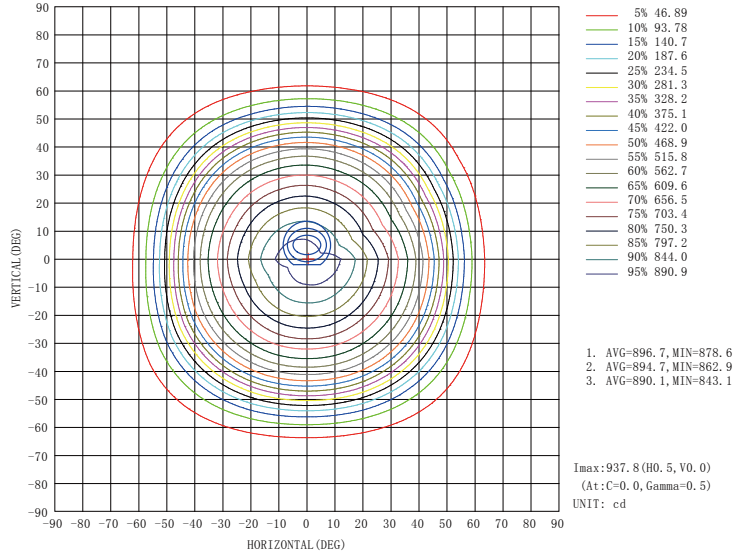

## LED Commercial Downlight

*Available in 6" round models  
Lumen Variety: 1700lm  
Five-Year Warranty  
Suitable for damp locations*

Model#	CDL6A2093	CDL6A2094	CDL6A2095
UPC#	628398014258	628398014265	628398014272
Watts	20	20	20
Volts	100-277VAC,50/60Hz	100-277VAC,50/60Hz	100-277VAC,50/60Hz
CRI	90	90	90
Color Temp	3000K	4000K	5000K
Initial Lumens	1700	1700	1700
Efficacy, Lm/watt	85	85	85
Average Rated Life	50,000H	50,000H	50,000H
Warranty	5years	5years	5years

## LUMINOUS INTENSITY DISTRIBUTION DIAGRAM

Note: The Curves indicate the illuminated area and the average illumination when the luminaire is at different distance.